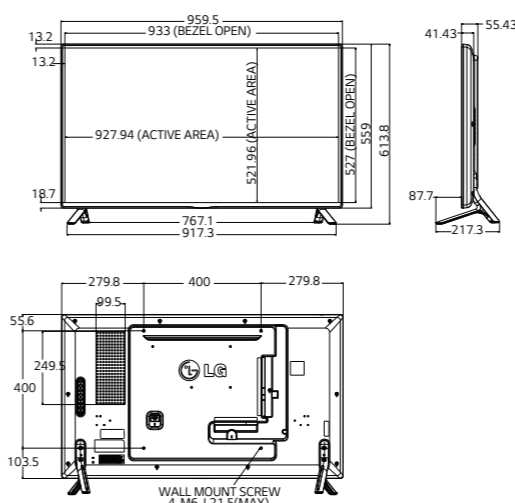

ORIENTATION

Supports Portrait / Landscape mode

DIMENSION (unit : inch)

42"

47"

55"

INTERFACE