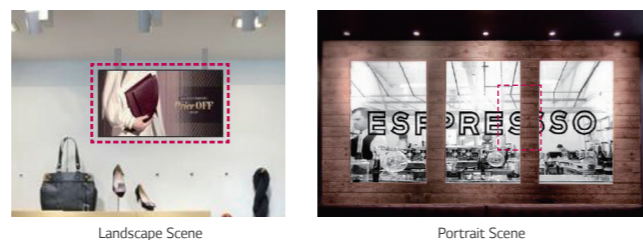

ORIENTATION

Supports Portrait / Landscape mode