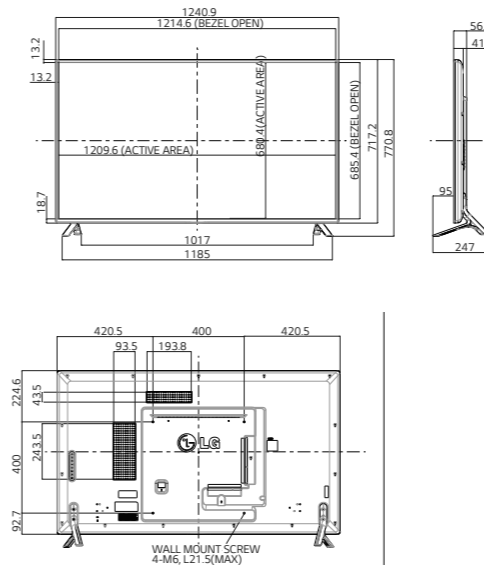

ORIENTATION

Supports Portrait / Landscape mode

DIMENSION (unit : inch)

42"

47"

55"

INTERFACE