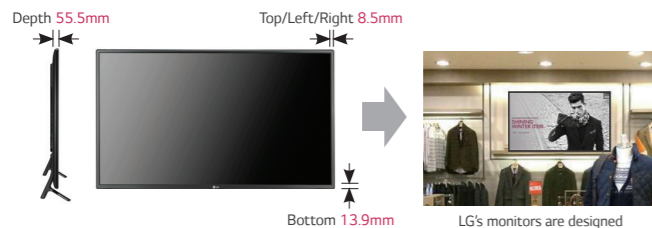

SLIM DESIGN

Direct-LED panel featuring slim BLU offers stylishly slim monitors designed to fit perfectly into narrow spaces in retail shops while ensures high energy efficiency

Slim Design