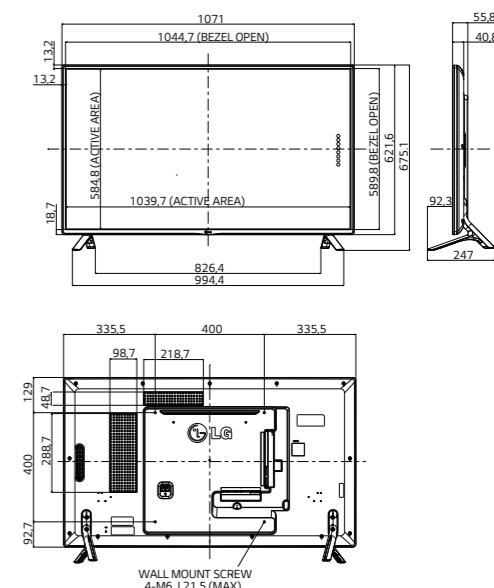

ORIENTATION

Supports Portrait / Landscape mode

DIMENSION (unit : inch)

42"

47"

55"

INTERFACE