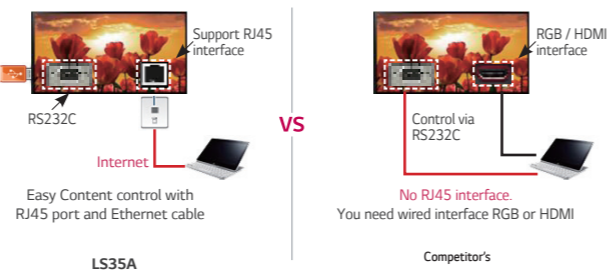

Slim Design

REMOTE CONTROL VIA RS232C & NETWORK

SuperSign embedded player with RJ45 interface allows easy content transfer and control via network

Network based content control

COST-EFFECTIVE SOLUTION

No need for an additional media player