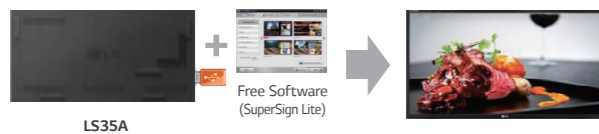

Slim Design

REMOTE CONTROL VIA RS232C & NETWORK

SuperSign embedded player with RJ45 interface allows easy content transfer and control via network

Network based content control

COST-EFFECTIVE SOLUTION

No need for an additional media player